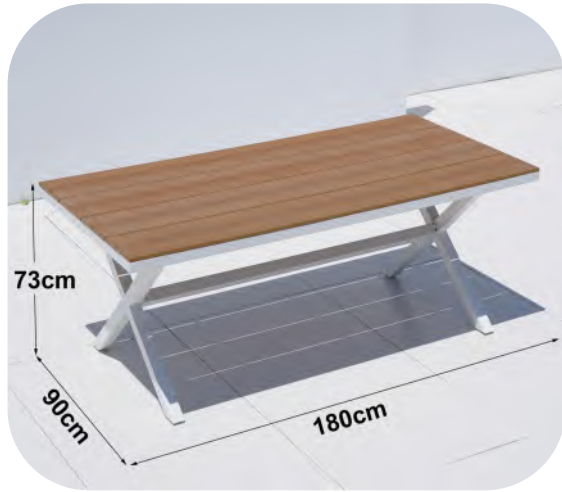

RT-20901
RC-20801
176 stes / 40HQ

FRS-60529
105 stes / 40HQ

FRS-60528
104 stes / 40HQ

Chair:RC-242001 Table:RT-23011

Chair:RC-242001 Table:RT-24117

Chair:RC-242001 Table:RT-24118

Chair:RC-242001A
Table:RT-23011

square table : JYG-1040B
round table : JYG-1002B
Square-back chair : JYB-2029
Round-back chair : JYB-2045

rectangular table : JYG-1015A
Square-back chair : JYB-2029
Round-back chair : JYB-2045

Chair:RC-242001
Table:RT-23011